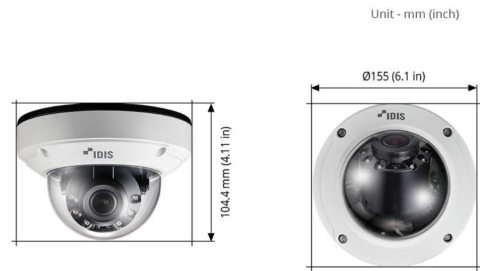

DIMENSIONS